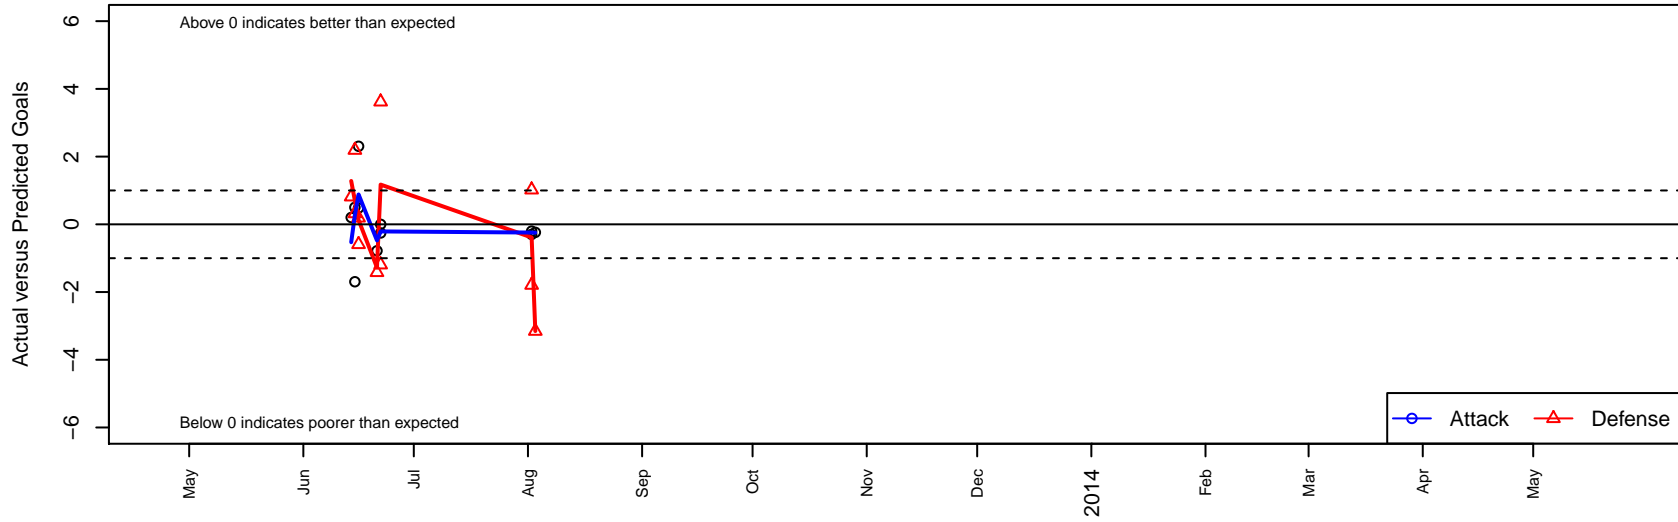

WSA Rapids Red G02

Whatcom Soccer Academy
 Bellingham, WA
 G02 total strength=214
 attack=0.15 defense=0.11
 alt names used:
 89 WSA Rapids GU11 Red
 WSA Rapids GU11 Red
 WSA RAPIDS GU11 RED (WA)

Venues played:
 Skagit Firecracker Silver U11
 Baker Blast COPA U11
 WA Rush Cup G11 Gold U11

WSA Rapids Red G02
 Dots are actual minus expected GF (blue circles) and GA (red triangles).
 Blue line is smoothed change in attack strength. Red is smoothed change in defense strength.

	date	home		away		venue	pred.home	pred.away
677	2013-08-03	Eastside FC Red G02	7	WSA Rapids Red G02	0	WA Rush Cup G11 Gold U11	3.85	2.4e-01
612	2013-08-02	WPFC Black G02	8	WSA Rapids Red G02	0	WA Rush Cup G11 Gold U11	6.21	3.0e-01
615	2013-08-02	WA Rush G02	4	WSA Rapids Red G02	0	WA Rush Cup G11 Gold U11	5.02	2.0e-01
149	2013-06-22	Coastal FC Bullets 2003G	12	WSA Rapids Red G02	0	Baker Blast COPA U11	15.62	9.1e-06
152	2013-06-22	WSA Rapids Red G02	0	Chilliwack FC Selects 2003G	11	Baker Blast COPA U11	0.26	9.8e+00
137	2013-06-21	WSA Rapids Red G02	0	North Shore Girls Soccer Club 2003G	6	Baker Blast COPA U11	0.78	4.6e+00
123	2013-06-16	WSA Rapids Red G02	4	NW United Moulton G03	1	Skagit Firecracker Silver U11	3.52	4.1e-01
125	2013-06-16	WSA Rapids Red G02	4	WSA Rapids Navy G03	2	Skagit Firecracker Silver U11	1.70	2.2e+00
99	2013-06-15	WSA Rapids Navy G03	0	WSA Rapids Red G02	0	Skagit Firecracker Silver U11	2.19	1.7e+00
102	2013-06-15	Eastside FC White G03	1	WSA Rapids Red G02	2	Skagit Firecracker Silver U11	1.32	1.5e+00
87	2013-06-14	NW United Struk G02	0	WSA Rapids Red G02	7	Skagit Firecracker Silver U11	0.81	6.8e+00